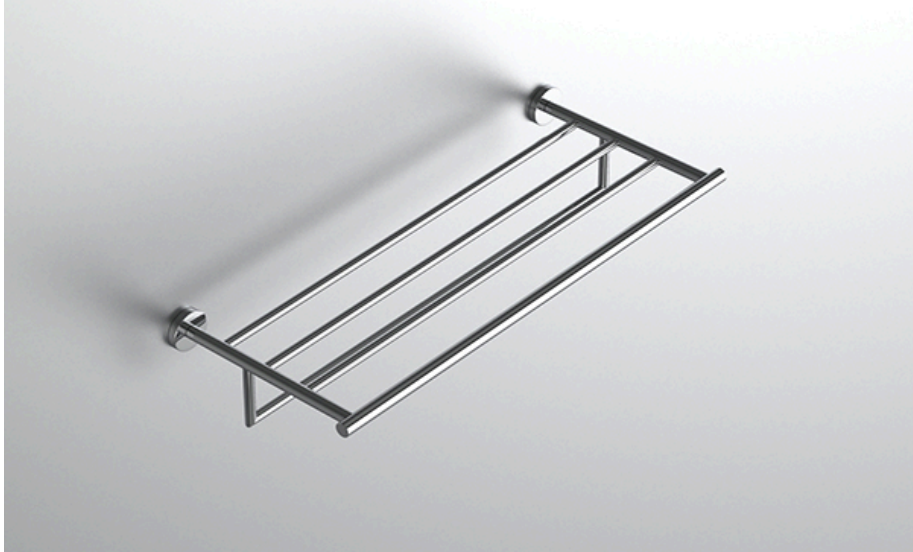

neelnox

LET
THERE
BE **DESIGN.**

FEATURES

- Premium 304 Grade Stainless Steel
- Solid Mount Construction
- Concealed Installation Hardware
- State of the art wall anchors included for installation on Dry wall or Tile

COLLECTION MASTERPIECE

TOWEL RACK WITH BAR

Model	Product	Finishes Available
MST-TRKB24-D	Towel Rack With Bar	Multiple finishes available. Over 23 finishes to choose from.

FINISHES			
	Polished (-P)	Antique Copper (-ACOP)	Polished Gold (-PGLD)
	Brushed (-B)	Polished Brass (-PBRS)	Brushed Copper (-BCOP)
	Brushed Gold (-BGLD)	Matte White (-WHT)	Brushed Rose Gold (-BRGD)
	Matte Black (-BLK)	Brushed Modern Bronze (-BMBRZ)	Brushed Black (-BRBLK)
	Oil Rubbed Bronze (-ORB)	Glossy White (-GWHT)	Polished Black (-PBLK)
	Brushed Brass (-BBRS)	Polished Rose Gold (-PRGD)	Antique Nickel (-ANKL)
	Brushed Bronze (-BBRZ)	Unlacquered Brass (-UBRS)	Black Nickel (-NKBL)
	Antique Brass (-ABRS)	Polished Nickel (-PNKL)	

Dimensions in inches

NOTE: Dimensions subject to change without notice.