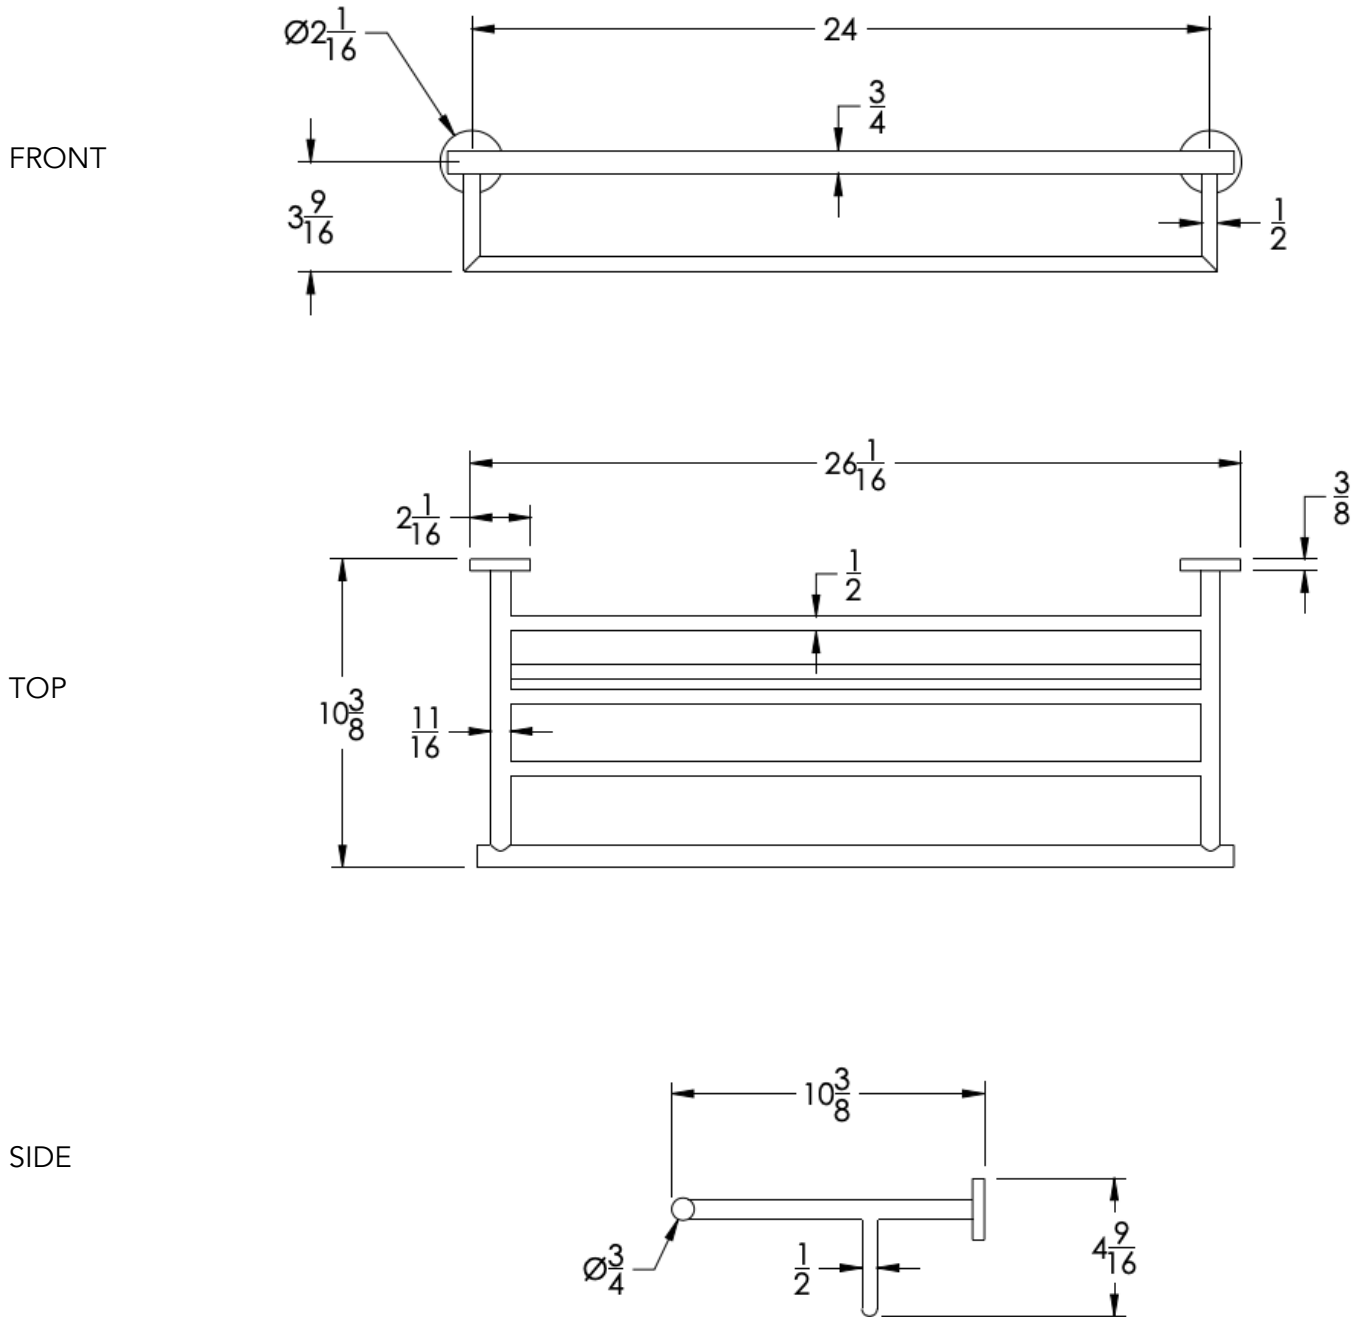

neelnox

LET
THERE
BE **DESIGN.**

FEATURES

- Premium 304 Grade Stainless Steel
- Solid Mount Construction
- Concealed Installation Hardware
- State of the art wall anchors included for installation on Dry wall or Tile

COLLECTION MASTERPIECE

TOWEL RACK WITH BAR

Model	Product	Finishes Available
MST-TRKB24-D	Towel Rack With Bar	Multiple finishes available. Over 23 finishes to choose from.

FINISHES			
	Polished (-P)	Antique Copper (-ACOP)	Polished Gold (-PGLD)
	Brushed (-B)	Polished Brass (-PBRS)	Brushed Copper (-BCOP)
	Brushed Gold (-BGLD)	Matte White (-WHT)	Brushed Rose Gold (-BRGD)
	Matte Black (-BLK)	Brushed Modern Bronze (-BMBRZ)	Brushed Black (-BRBLK)
	Oil Rubbed Bronze (-ORB)	Glossy White (-GWHT)	Polished Black (-PBLK)
	Brushed Brass (-BBRS)	Polished Rose Gold (-PRGD)	Antique Nickel (-ANKL)
	Brushed Bronze (-BBRZ)	Unlacquered Brass (-UBRS)	Black Nickel (-NKBL)
	Antique Brass (-ABRS)	Polished Nickel (-PNKL)	

Dimensions in inches

NOTE: Dimensions subject to change without notice.